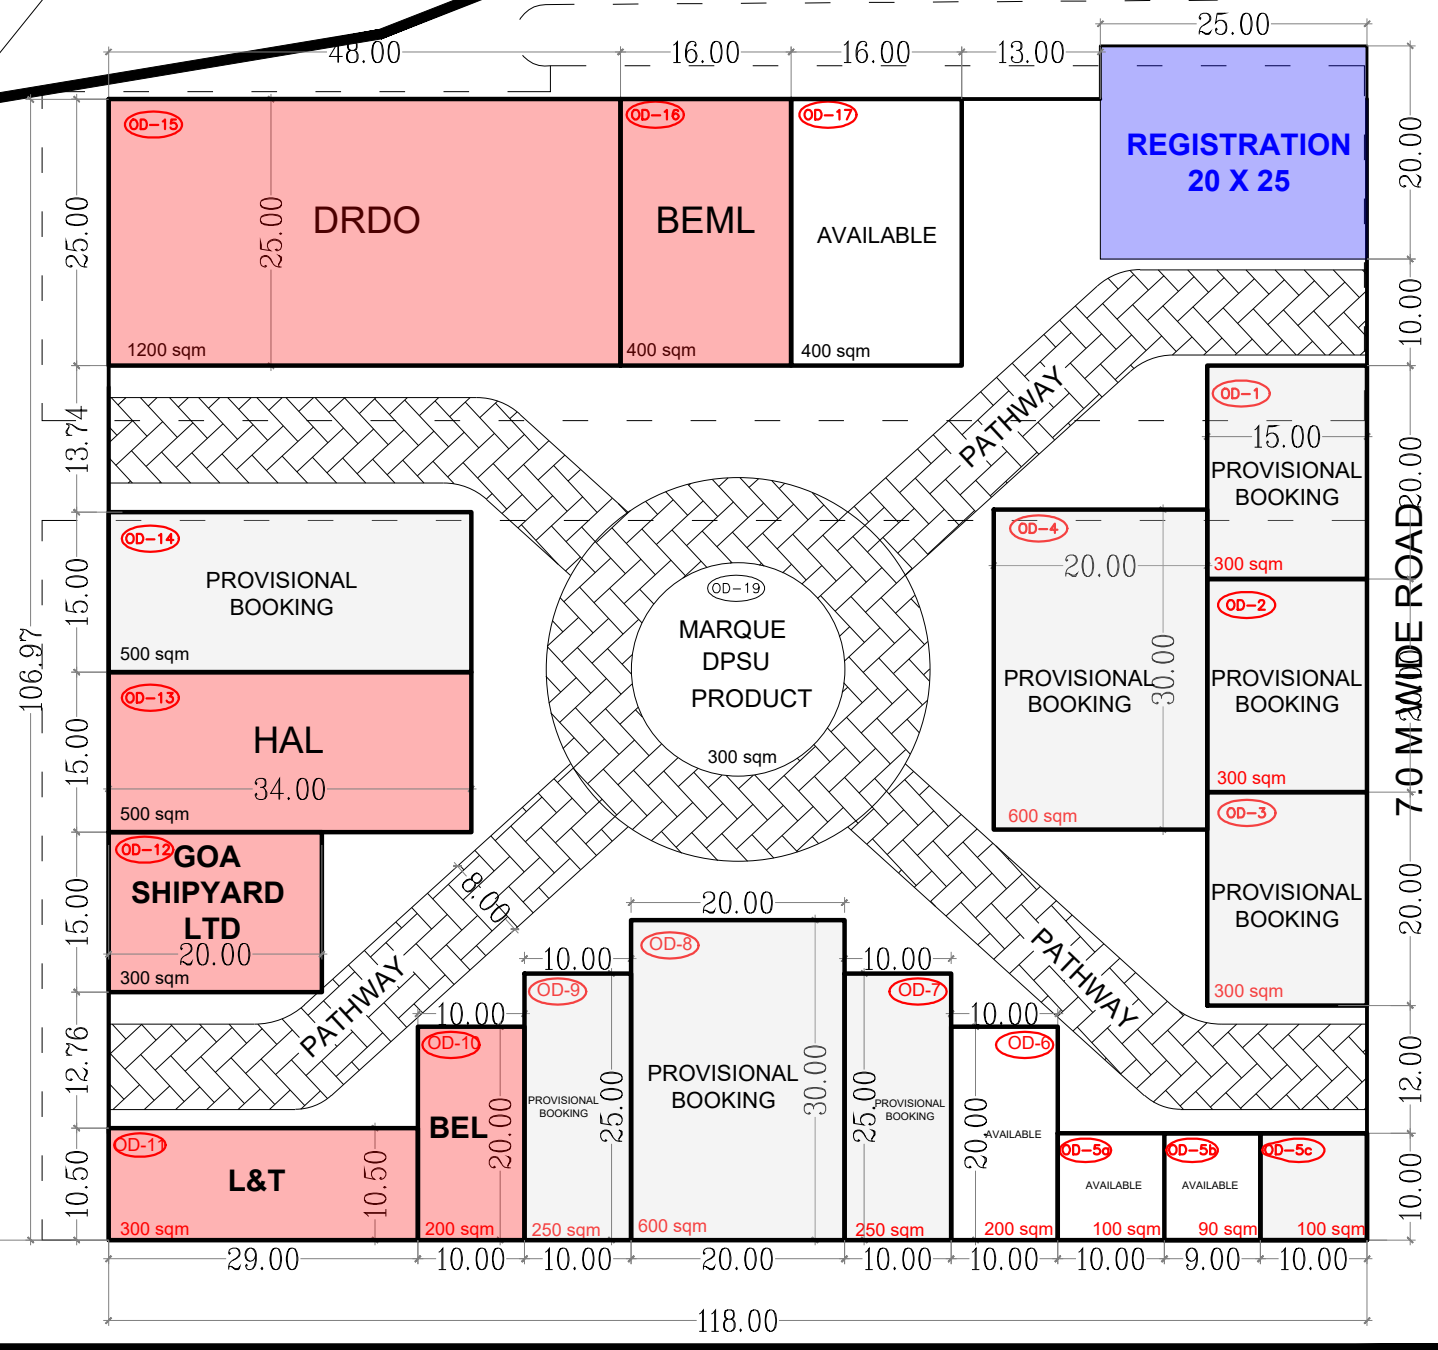

# OUTDOOR DISPLAY

TOWARDS VIP ENTRY  
GATE G-8

TOWARDS EXHIBITOR'S ENTRY  
GATE G-9

G10

7.0 M WIDE ROAD

MARQUE  
DPSU  
PRODUCT

REGISTRATION  
20 X 25

DRDO

PROVISIONAL  
BOOKING

L&T

PROVISIONAL  
BOOKING

PROVISIONAL  
BOOKING

PROVISIONAL  
BOOKING

AVAILABLE

AVAILABLE

AVAILABLE

PATHWAY

PATHWAY

PATHWAY

PATHWAY

106.97

118.00

20.00  
10.00  
20.00  
20.00  
12.00  
10.00

48.00 16.00 16.00 13.00 25.00  
25.00 25.00 400 sqm 400 sqm  
1200 sqm  
13.74  
15.00 15.00 15.00  
500 sqm 500 sqm 300 sqm  
34.00  
10.00 10.00 20.00 10.00 10.00  
20.00 25.00 25.00 20.00 10.00 10.00  
300 sqm 200 sqm 250 sqm 600 sqm 250 sqm 200 sqm  
100 sqm 90 sqm 100 sqm